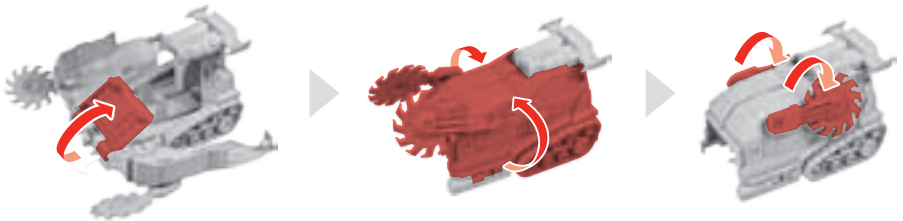

TRANSFORMERS®

AGES 5+

38742/37674 ASST.

IRONHIDE®
LAUNCHER

TRAILER

CHANGING TO
LAUNCHER MODE

LOADING AND
LAUNCHING

CHANGING TO
TRAILER MODE