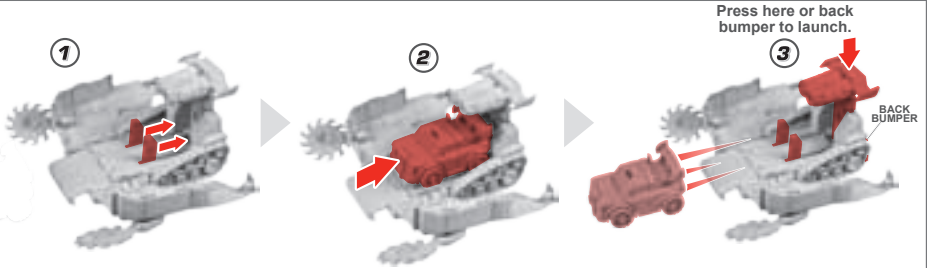

TRANSFORMERS®

AGES 5+

38742/37674 ASST.

IRONHIDE®
LAUNCHER

TRAILER

CHANGING TO
LAUNCHER MODE

LOADING AND
LAUNCHING

CHANGING TO
TRAILER MODE